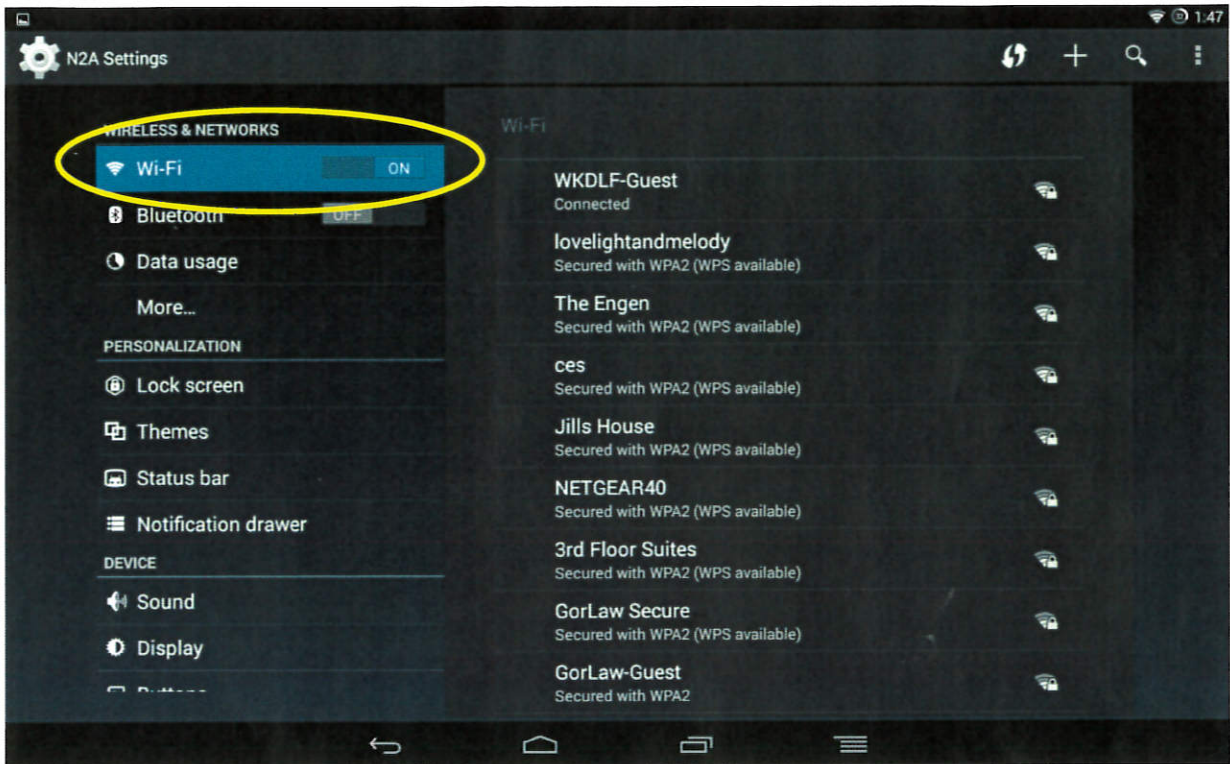

## CONNECTING DEVICES TO WI-FI

1. UNLOCK THE DEVICE BY TOUCHING THE LOCK AND SLIDING TO THE RIGHT

2. AT THE TOP RIGHT OF THE SCREEN DRAG DOWN AT THE CLOCK :

3. AT THE PULL DOWN MENU TAP **SETTINGS**

4. THEN WI-FI – locate your WIFI from the list and TAP ON IT

5. ENTER the WIFI SECURITY CODE then tap CONNECT